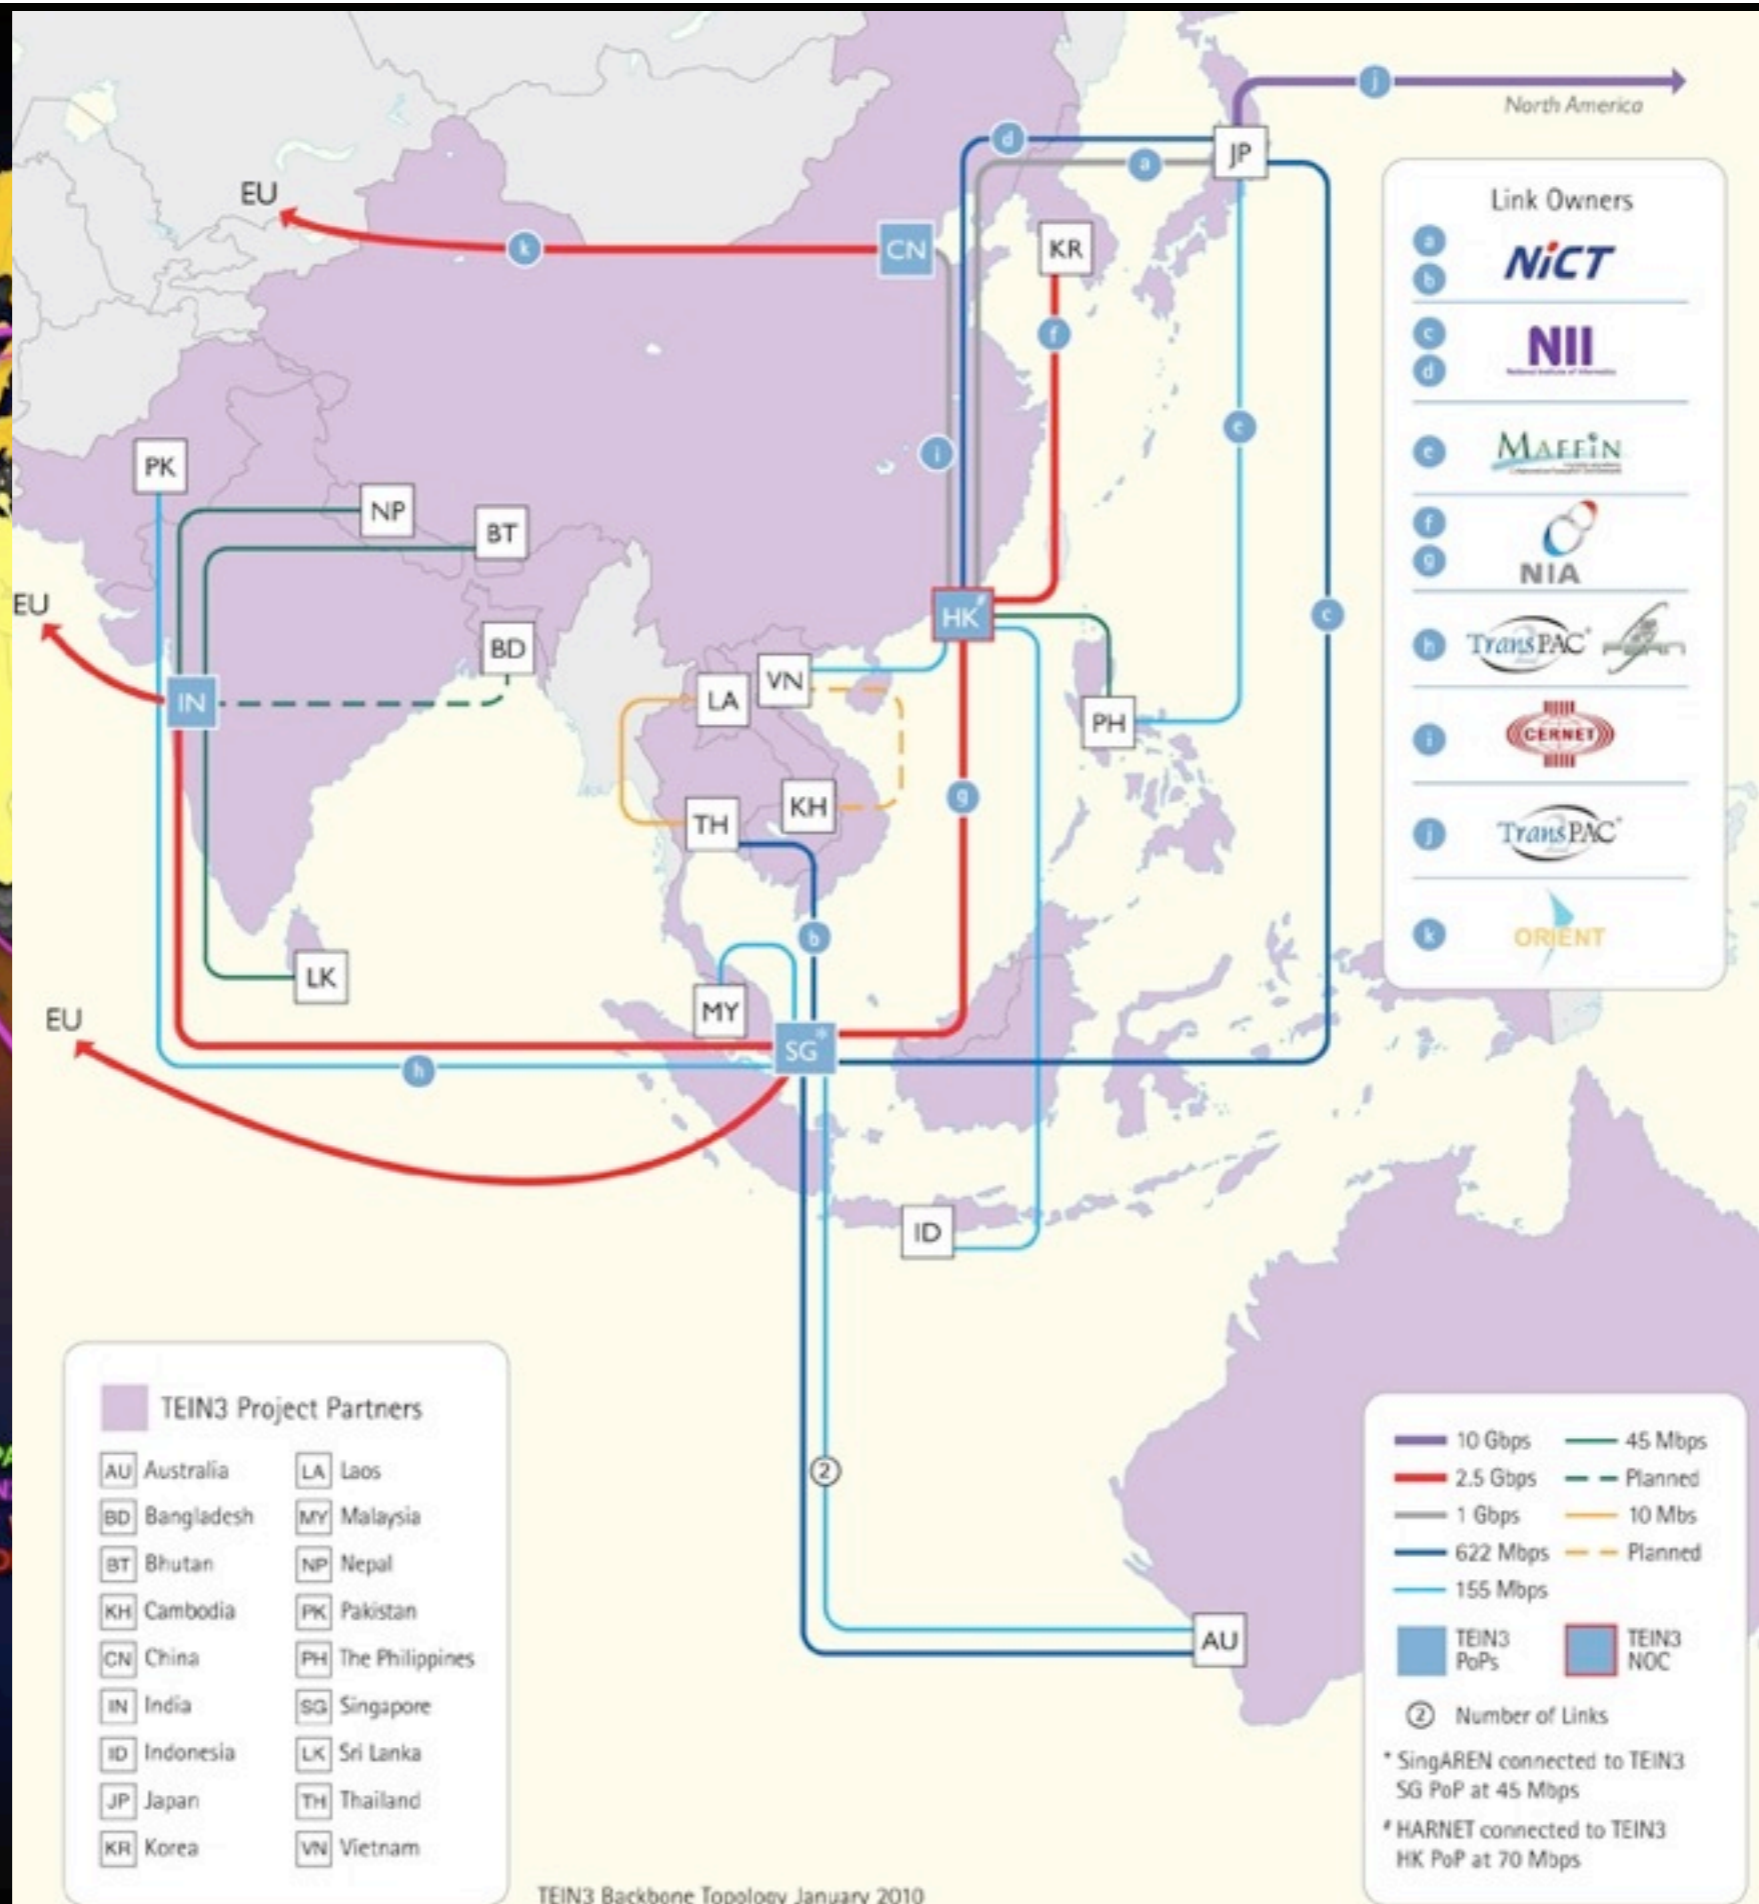

Asia-Pacific Backbone Topology

APAN/TransPAC2(Affiliated)
GEANT2/TEIN2(Affiliated)
JGN2 SINET WIDE/IEEAF
AARNet GLORIAD(Affiliated)
Others

As of August 21, 2008

TEIN3 Backbone Topology January 2010

As of August 21, 2008

APAN/TransPAC
 GEANT2/TEIN3
 JGN2 SINET
 AARNet GLO
 Others

Asia-Pacific Backbone Topology

diff.

- ID
 - SG → HK
- PH
 - 45Mbps to HK
- IN, LK, NP joined.

DCN & perfSONAR

DCN

- Thailand
 - DVTS over DCN was demonstrated last December.
 - ThaiREN, Uninet, ThaiSARN
- Korea
 - DCN service started yesterday.
 - JP and KR are on the inter-domain DCN.
 - KOREN

perfSONAR

- TEIN3 perfSONAR hands-on workshop
- VINAREN started perfSONAR last June.

- DCN and perfSONAR
 - Thailand
 - ThaiREN, Uninet and ThaiSARN
 - Korea
 - KOREN
 - Vietnam
 - VINAREN